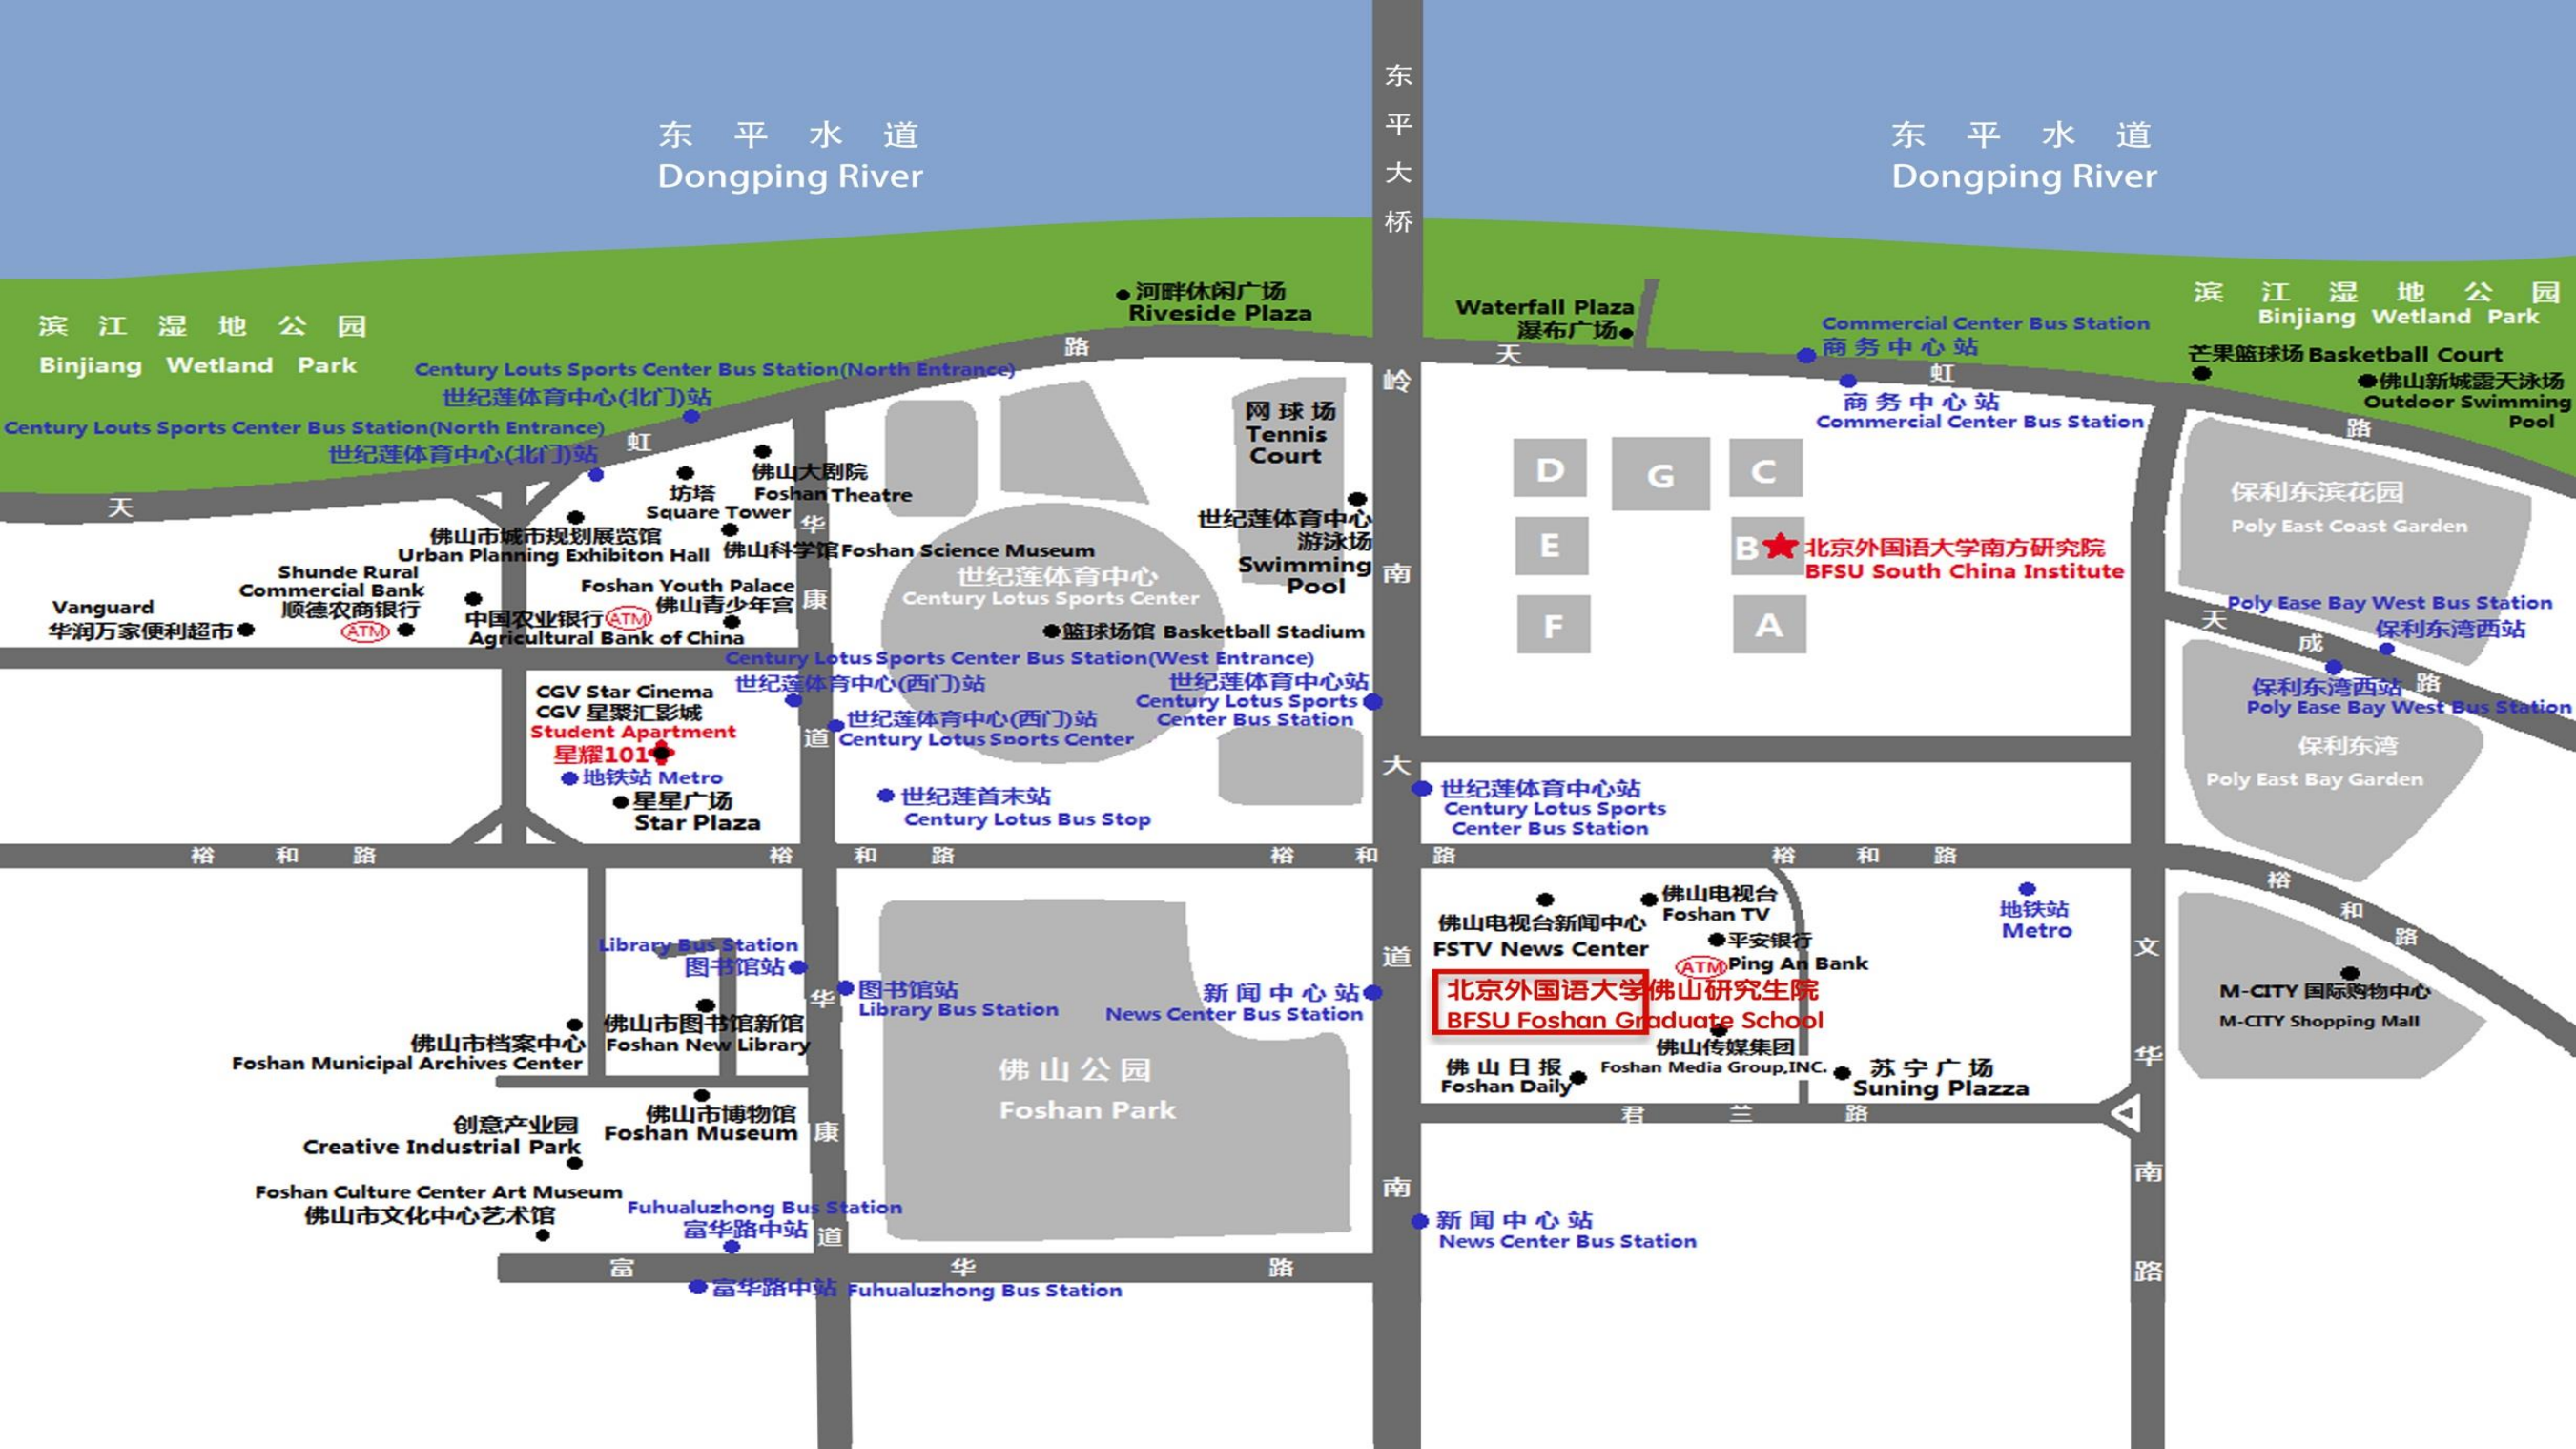

- ◆ Location: mid-south of **Guangdong Province**, the heart of the Pearl River Delta .
- ◆ 3rd largest city in Guangdong after Shenzhen and Guangzhou.
- ◆ One of the four ancient towns in China, State-listed Historical and Cultural City with **4500 to 5000 years history**.

★ Foshan Graduate School

East Tower: 1F-32F
West Tower: 3F-6F
Gross Floor Area: 72473 square meters
— Teaching & office areas: 29469
— Student's & Teacher's Apartment: 37742

- 车库
 商业
 教学区、办公区
 学生公寓
 教师公寓
 东塔LOFT公寓
 西塔LOFT公寓
 西塔平层公寓
 4.5米平层公寓
- Parking Lot
 Business Areas
 Teaching Areas
 Student Dormitory
 Teacher's Apartment
 Loft Apartment in East Tower
 Loft Apartment in West Tower
 Flat-floor Apartment in West Tower
 4.5-meter-height Apartment

FOSHAN GRADUATE SCHOOL

Convenient Transportation

Remark: The Guangzhou-Shenzhen-Hong Kong Express Rail line will open before Sep. 2018.

东平水道
Dongping River

东平水道
Dongping River

滨江湿地公园
Binjiang Wetland Park

滨江湿地公园
Binjiang Wetland Park

Vanguard
华润万家便利超市

Shunde Rural
Commercial Bank
顺德农商银行

中国农业银行
Agricultural Bank of China

CGV Star Cinema
CGV 星聚汇影城
星耀101
地铁站 Metro
星星广场
Star Plaza

世纪莲体育中心
Century Lotus Sports Center

世纪莲体育中心(西门)站
Century Lotus Sports Center
世纪莲首末站
Century Lotus Bus Stop