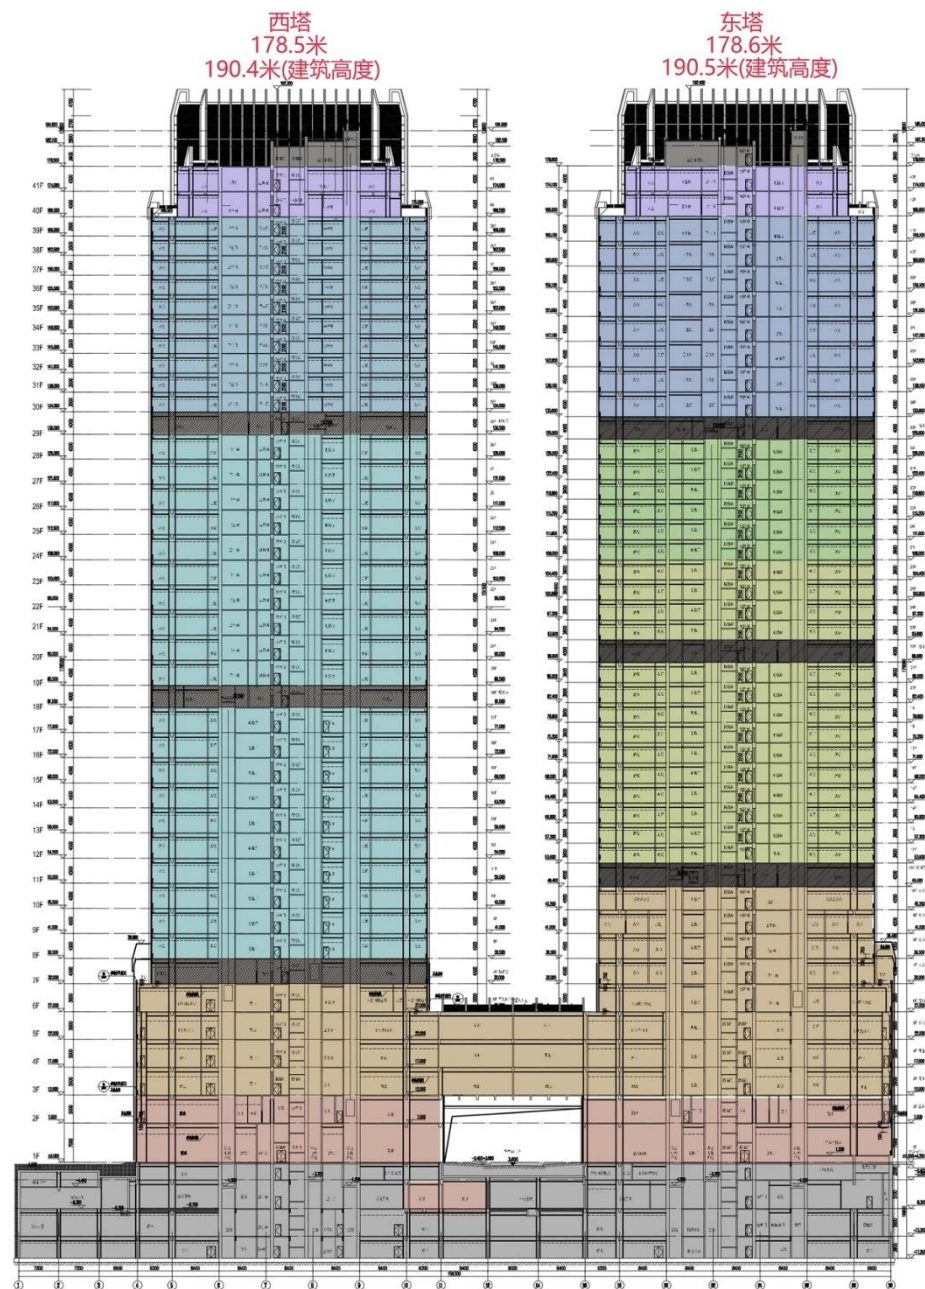

FOSHAN GRADUATE SCHOOL

佛山研究生院

★ Twin Towers

Sitting at the heart of Foshan.
178 Meters high, 44 Floors

★ Foshan Graduate School

East Tower: 1F-32F
West Tower: 3F-6F
Gross Floor Area: 72473 square meters
— Teaching & office areas: 29469
— Student's & Teacher's Apartment: 37742

- 车库
   商业
   教学区、办公区
   学生公寓
   教师公寓
   东塔LOFT公寓
   西塔LOFT公寓
   西塔平层公寓
   4.5米平层公寓
- Parking Lot
  Business Areas
  Teaching Areas
  Student Dormitory
  Teacher's Apartment
  Loft Apartment in East Tower
  Loft Apartment in West Tower
  Flat-floor Apartment in West Tower
  4.5-meter-height Apartment