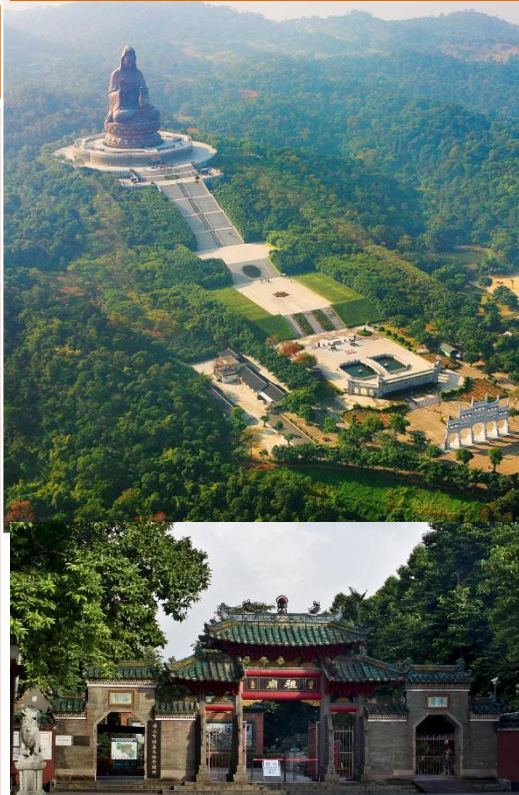

- ◆ Location: mid-south of **Guangdong Province**, the heart of the Pearl River Delta .
- ◆ 3rd largest city in Guangdong after Shenzhen and Guangzhou.
- ◆ One of the four ancient towns in China, State-listed Historical and Cultural City with **4500 to 5000 years history**.