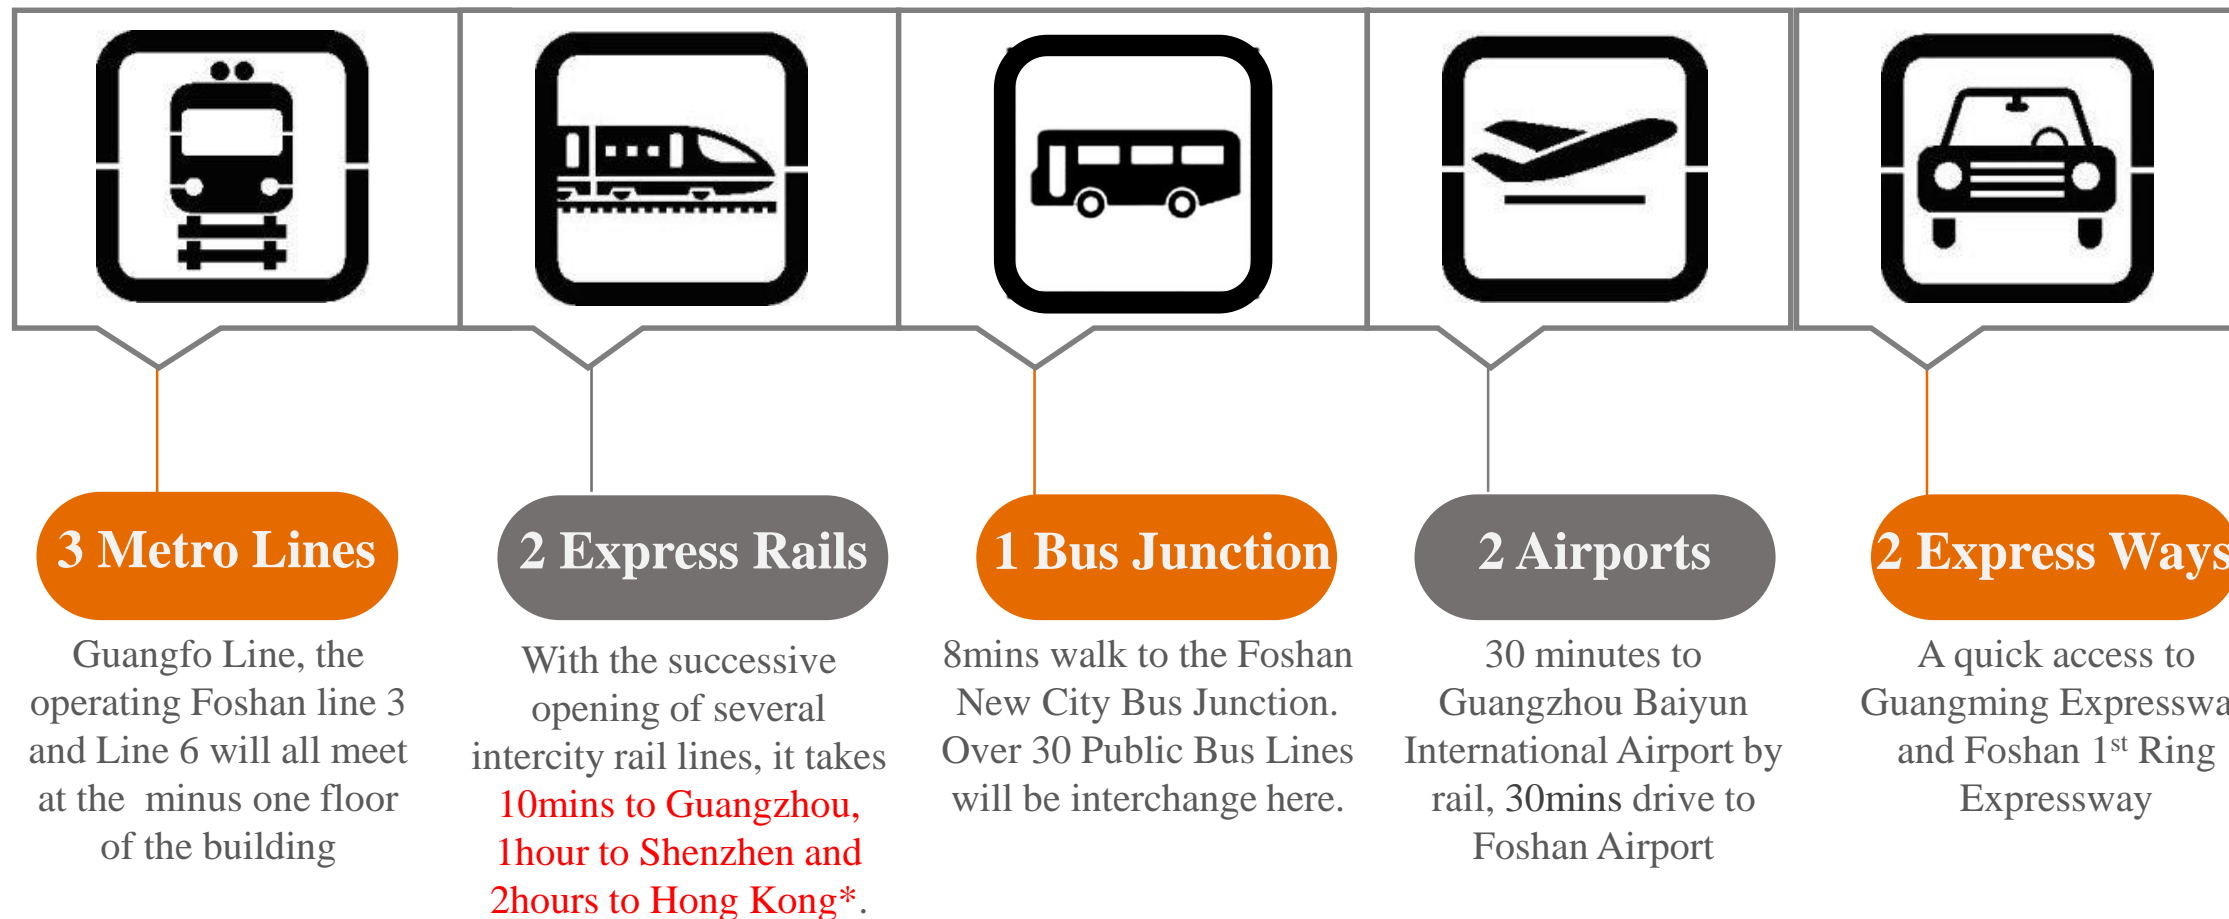

- ◆ Location: mid-south of **Guangdong Province**, the heart of the Pearl River Delta .
- ◆ 3rd largest city in Guangdong after Shenzhen and Guangzhou.
- ◆ One of the four ancient towns in China, State-listed Historical and Cultural City with **4500 to 5000 years history**.

- ✓ 300 years history.
- ✓ Top brand in Chinese Flavoring Industry
- ✓ Export to over 60 countries

02

FOSHAN GRADUATE SCHOOL

佛山研究生院

FOSHAN GRADUATE SCHOOL

佛山研究生院

★ Twin Towers

Sitting at the heart of Foshan.
178 Meters high, 44 Floors

FOSHAN GRADUATE SCHOOL

Convenient Transportation

Remark: The Guangzhou-Shenzhen-Hong Kong Express Rail line will open before Sep. 2018.

东平水道
Dongping River

东平水道
Dongping River

滨江湿地公园
Binjiang Wetland Park

滨江湿地公园
Binjiang Wetland Park